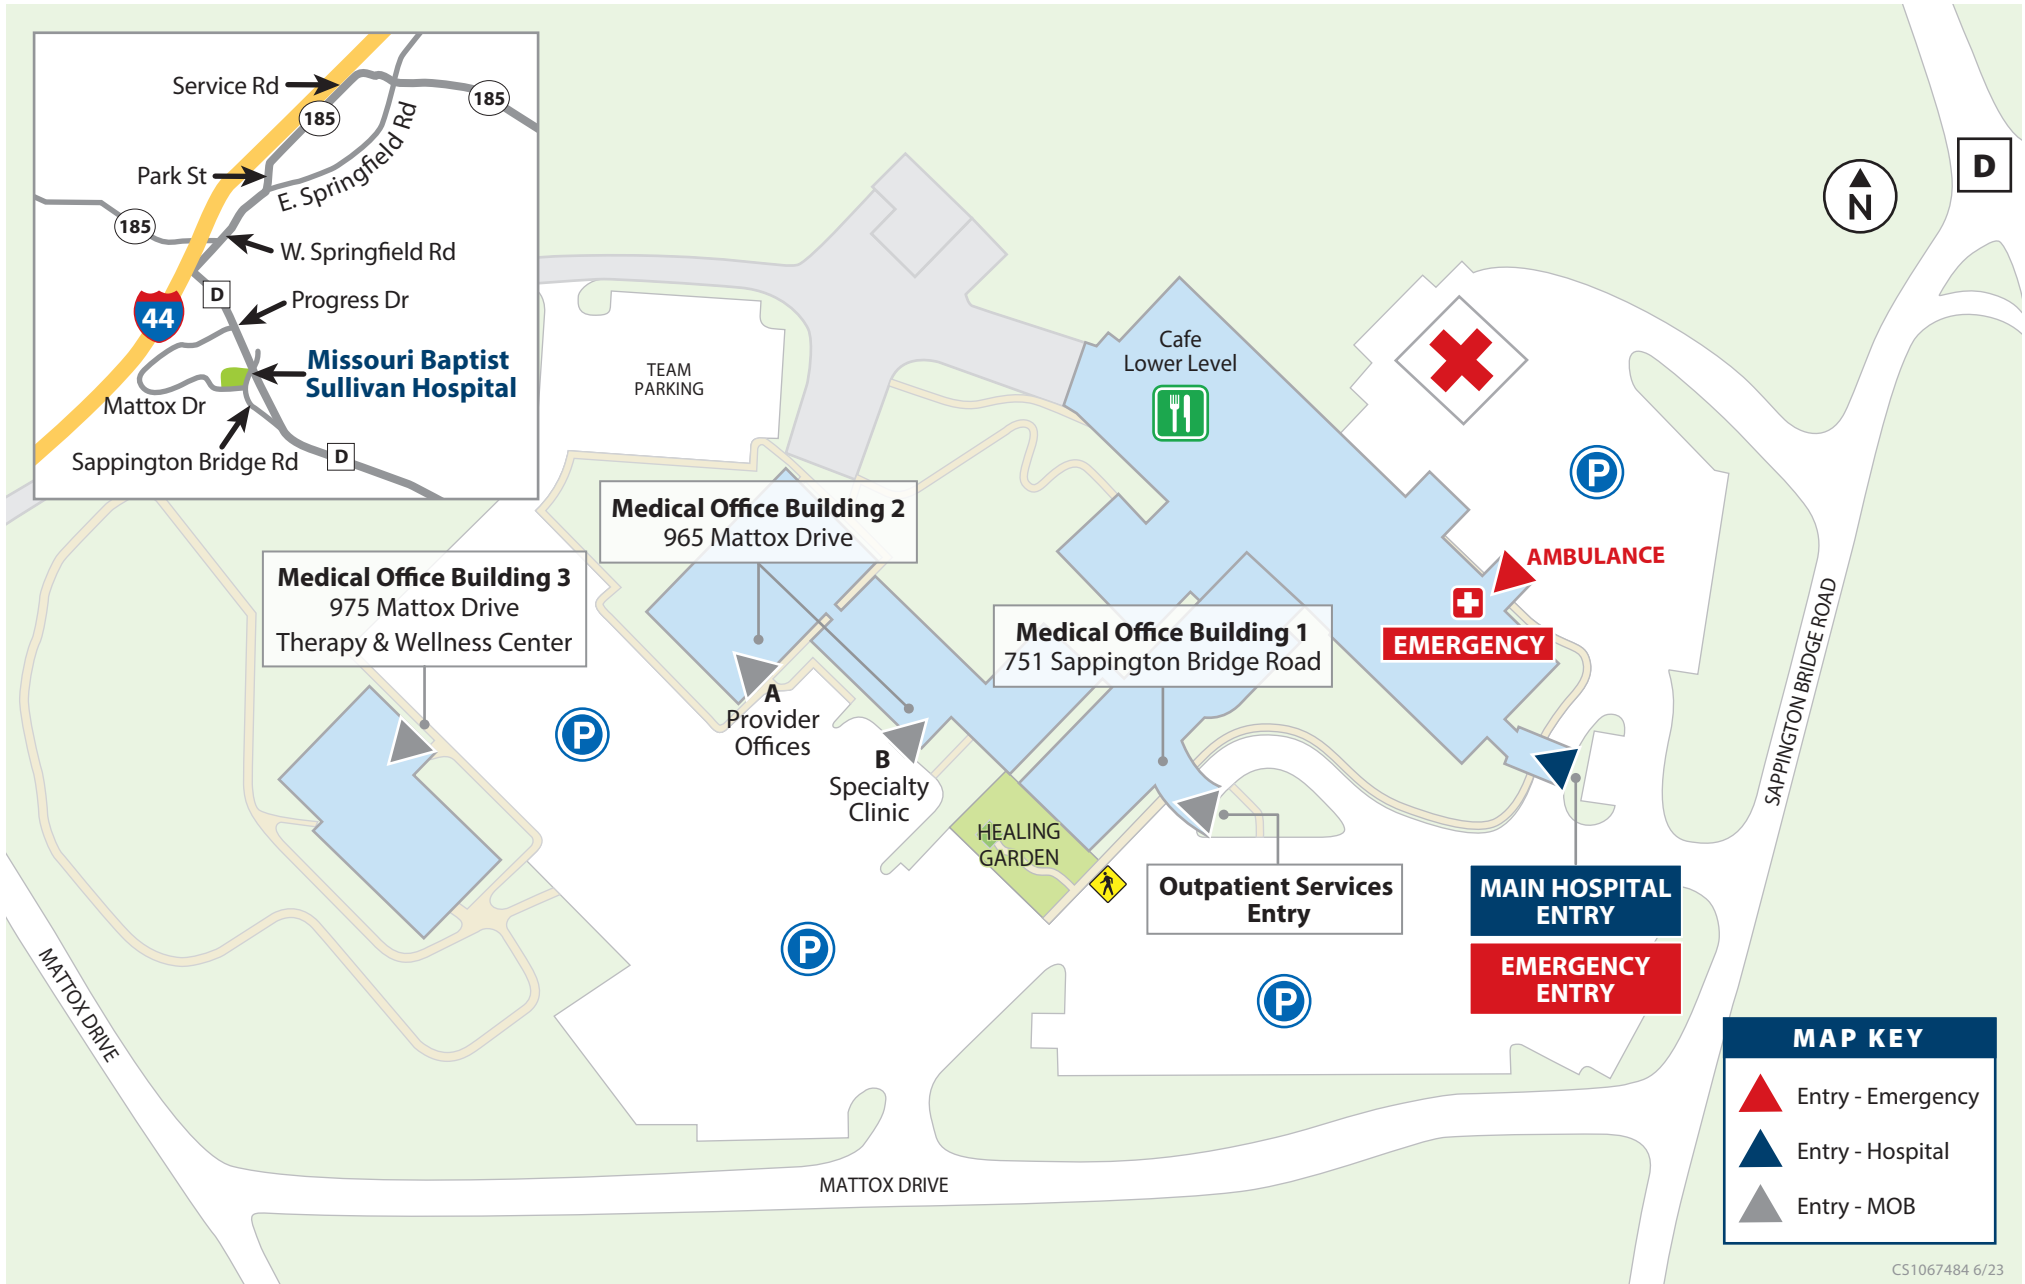

Campus Map

751 Sappington Bridge Road • Sullivan, Missouri 63080
 573.468.4186 or toll-free 866.468.4186 • MissouriBaptistSullivan.org

MAP KEY	
	Entry - Emergency
	Entry - Hospital
	Entry - MOB